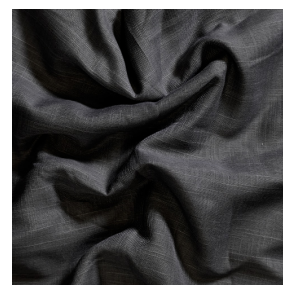

filigree

COMPLETE LIVING

EASTON

WITH BASE WEIGHT

FR WIDE WIDTH SHEER DRAPERY FABRIC

COLLECTION NAME	Easton	PATTERN REPEAT	Nil
DESIGN NAME	Easton	CONTINUOUS	Y
BRAND	Filigree	ADDITIONAL FINISHING	weighted base
NUMBER OF COLOURS	10	WEIGHT (GSM)	100
FABRIC TYPE	sheer	ROLL SIZE	40m
USAGE	Curtains	COLOURFASTNESS TO LIGHT	6
COMPOSITION	100% Polyester	FLAMMABILITY	AS/NZS 1530.2 & 3
WIDTH	320cm	ABRASION	N/A

AVAILABLE COLOURS

ICE

CHALK

IVORY

NATURAL

RAW

LINEN

SHELL

SILVER

ASH

SLATE