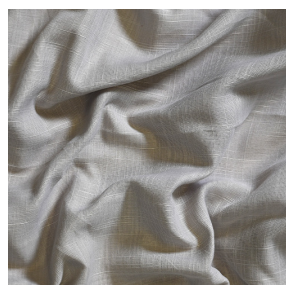

filigree

COMPLETE LIVING

EASTON

WITH BASE WEIGHT

FR WIDE WIDTH SHEER DRAPERY FABRIC

COLLECTION NAME	Easton	PATTERN REPEAT	Nil
DESIGN NAME	Easton	CONTINUOUS	Y
BRAND	Filigree	ADDITIONAL FINISHING	weighted base
NUMBER OF COLOURS	10	WEIGHT (GSM)	100
FABRIC TYPE	sheer	ROLL SIZE	40m
USAGE	Curtains	COLOURFASTNESS TO LIGHT	6
COMPOSITION	100% Polyester	FLAMMABILITY	AS/NZS 1530.2 & 3
WIDTH	320cm	ABRASION	N/A

AVAILABLE COLOURS

ICE

CHALK

IVORY

NATURAL

RAW

LINEN

SHELL

SILVER

ASH

SLATE