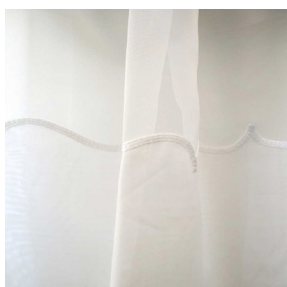

AVAILABLE COLOURS

CRYSTAL

IVORY