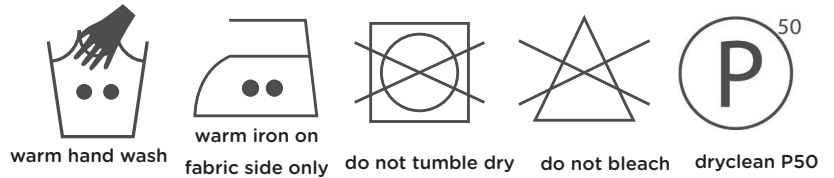

CARE INSTRUCTIONS

Regular care will minimize need for additional cleaning. Gently vacuum with appropriate attachment. Always exercise caution when spot cleaning. Test clean on non-exposed surface. Remove hooks rings & trims before cleaning. Gently vacuum regularly with appropriate attachment. Warm hand wash. Do not bleach. Do not rub or wring. Drip dry in shade. For best results hang curtains by their hooks to damp dry immediately. Use warm iron. Dry cleanable P 50. Possible shrinkage 3%.